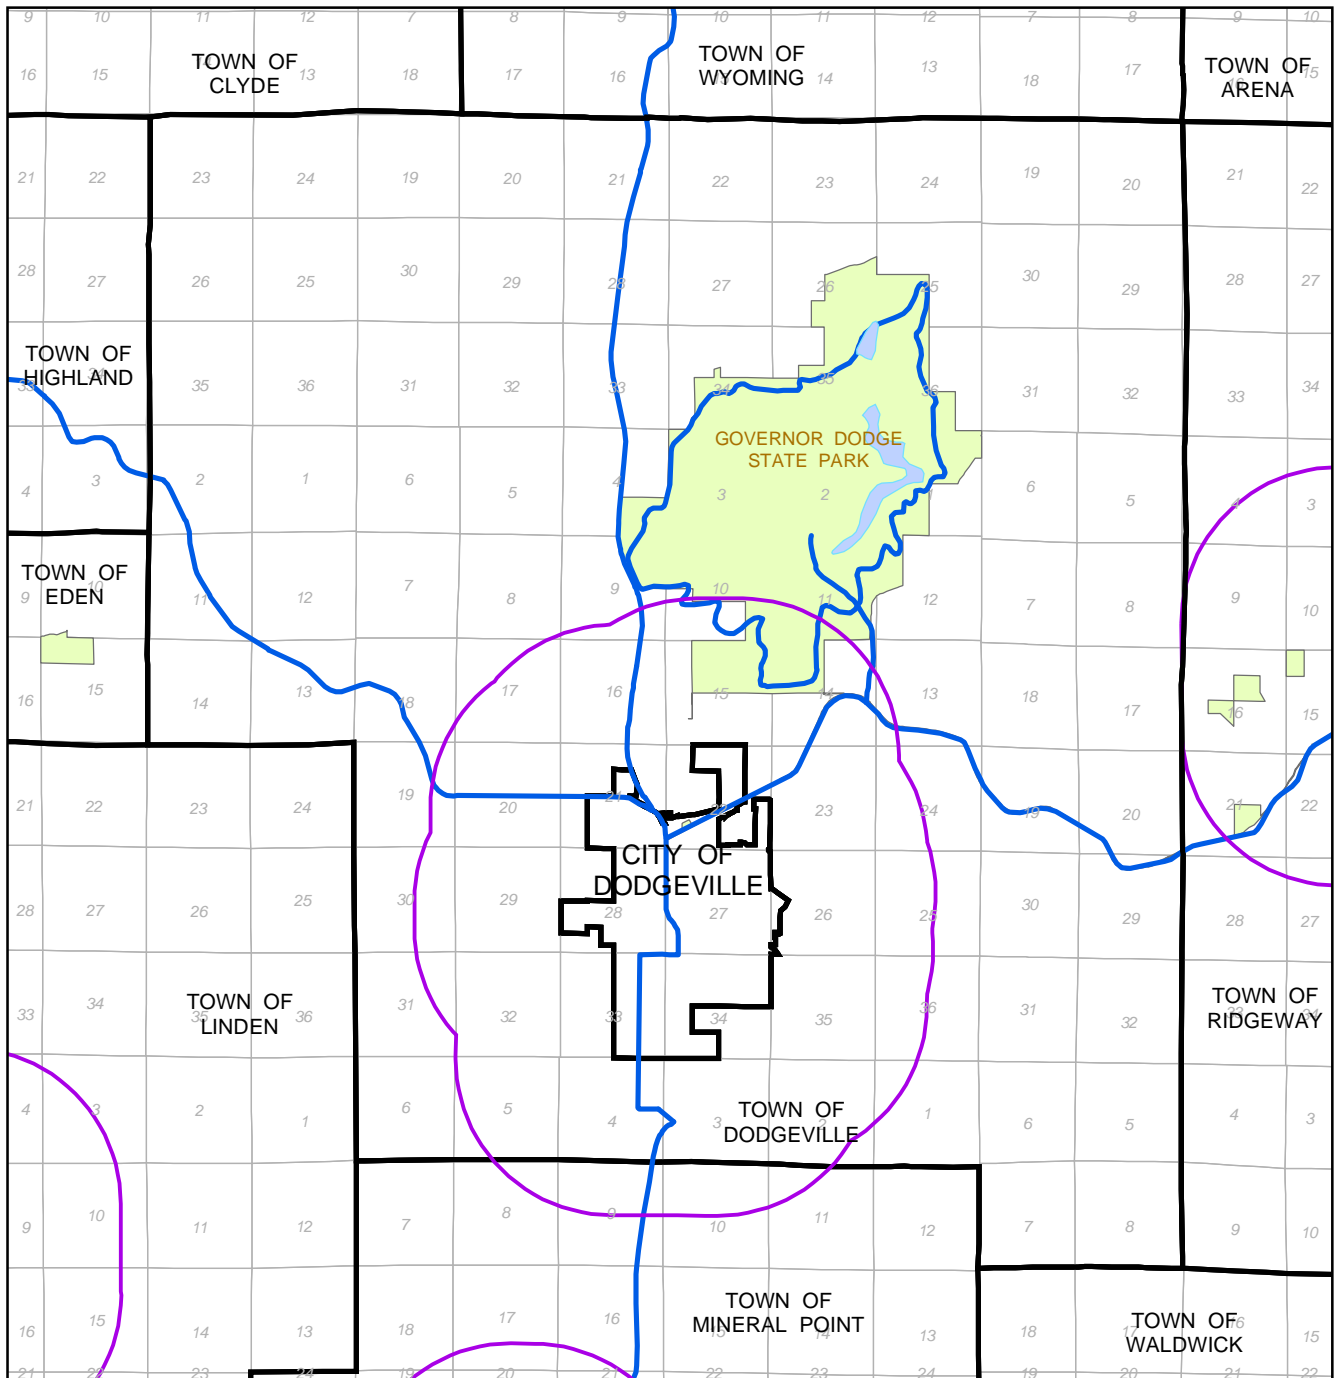

INTERGOVERNMENTAL UNITS

- TOWN OF DODGEVILLE -
 - IOWA COUNTY, WISCONSIN -

MAP G.1

SOUTHWESTERN WISCONSIN
 REGIONAL PLANNING COMMISSION
 719 Pioneer Tower
 1 University Plaza
 Platteville, WI 53818

February 28, 2005

Legend

- Municipal Boundaries
- 1.5 Mile ETZ Buffer
- Sections
- Recreation Trails
- Parks

1 inch equals 1.84 miles

This map is neither a legally recorded map nor a technical survey and is not intended to be one. SWWRPC is not responsible for any inaccuracies herein contained.