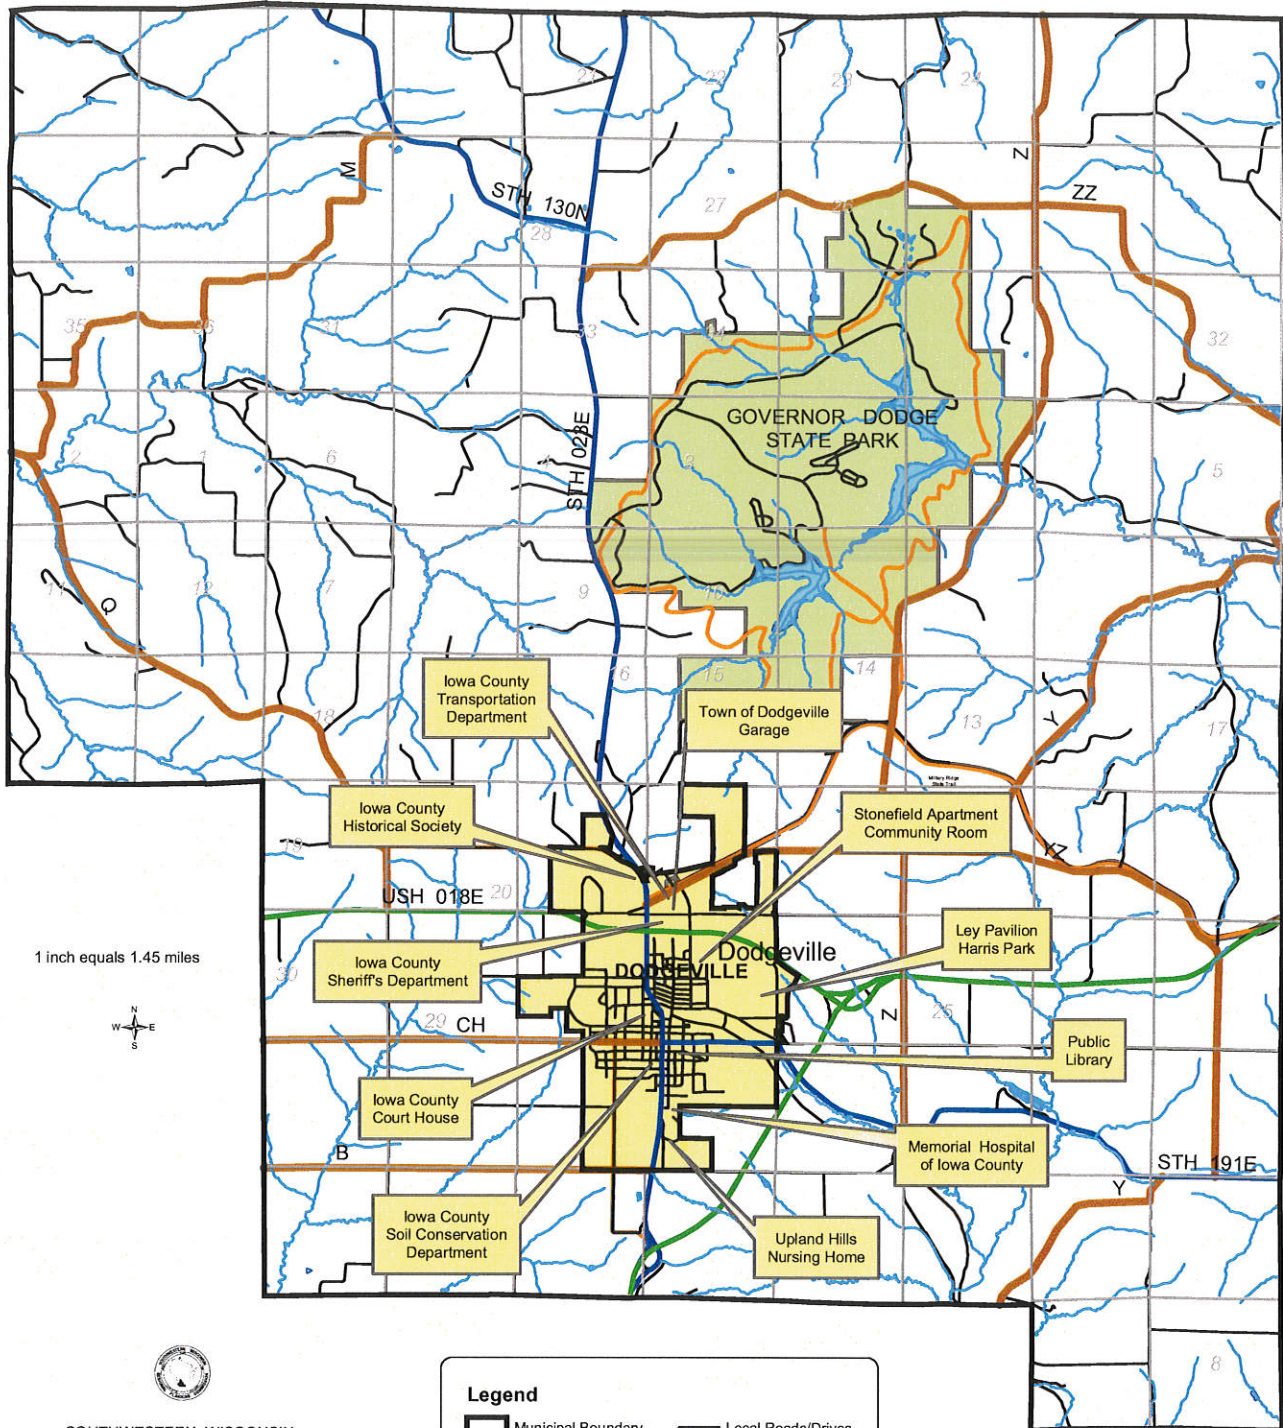

UTILITIES AND FACILITIES

MAP D.1

TOWN OF DODGEVILLE

- IOWA COUNTY, WISCONSIN -

1 inch equals 1.45 miles

SOUTHWESTERN WISCONSIN
REGIONAL PLANNING COMMISSION
719 Pioneer Tower
1 University Plaza
Platteville, WI 53818

This map is neither a legally recorded map nor a technical survey and is not intended to be one. SWWRPC is not responsible for any inaccuracies herein contained.

IOWA COUNTY SCHOOL DISTRICTS

MAP D.2

SOUTHWESTERN WISCONSIN
REGIONAL PLANNING COMMISSION
719 Pioneer Tower
1 University Plaza
Platteville, WI 53818

May 19, 2004

1 inch equals 7.43 miles

This map is neither a legally recorded map nor a technical survey and is not intended to be one. SWWRPC is not responsible for any inaccuracies herein contained.

SOUTHWESTERN WISCONSIN HOSPITALS AND MEDICAL CLINICS

MAP D.3

LEGEND

- HOSPITAL AND CLINIC
- MEDICAL CLINIC ONLY

The large hospitals in the area are located in Dubuque, IA, La Crosse and Madison, WI.