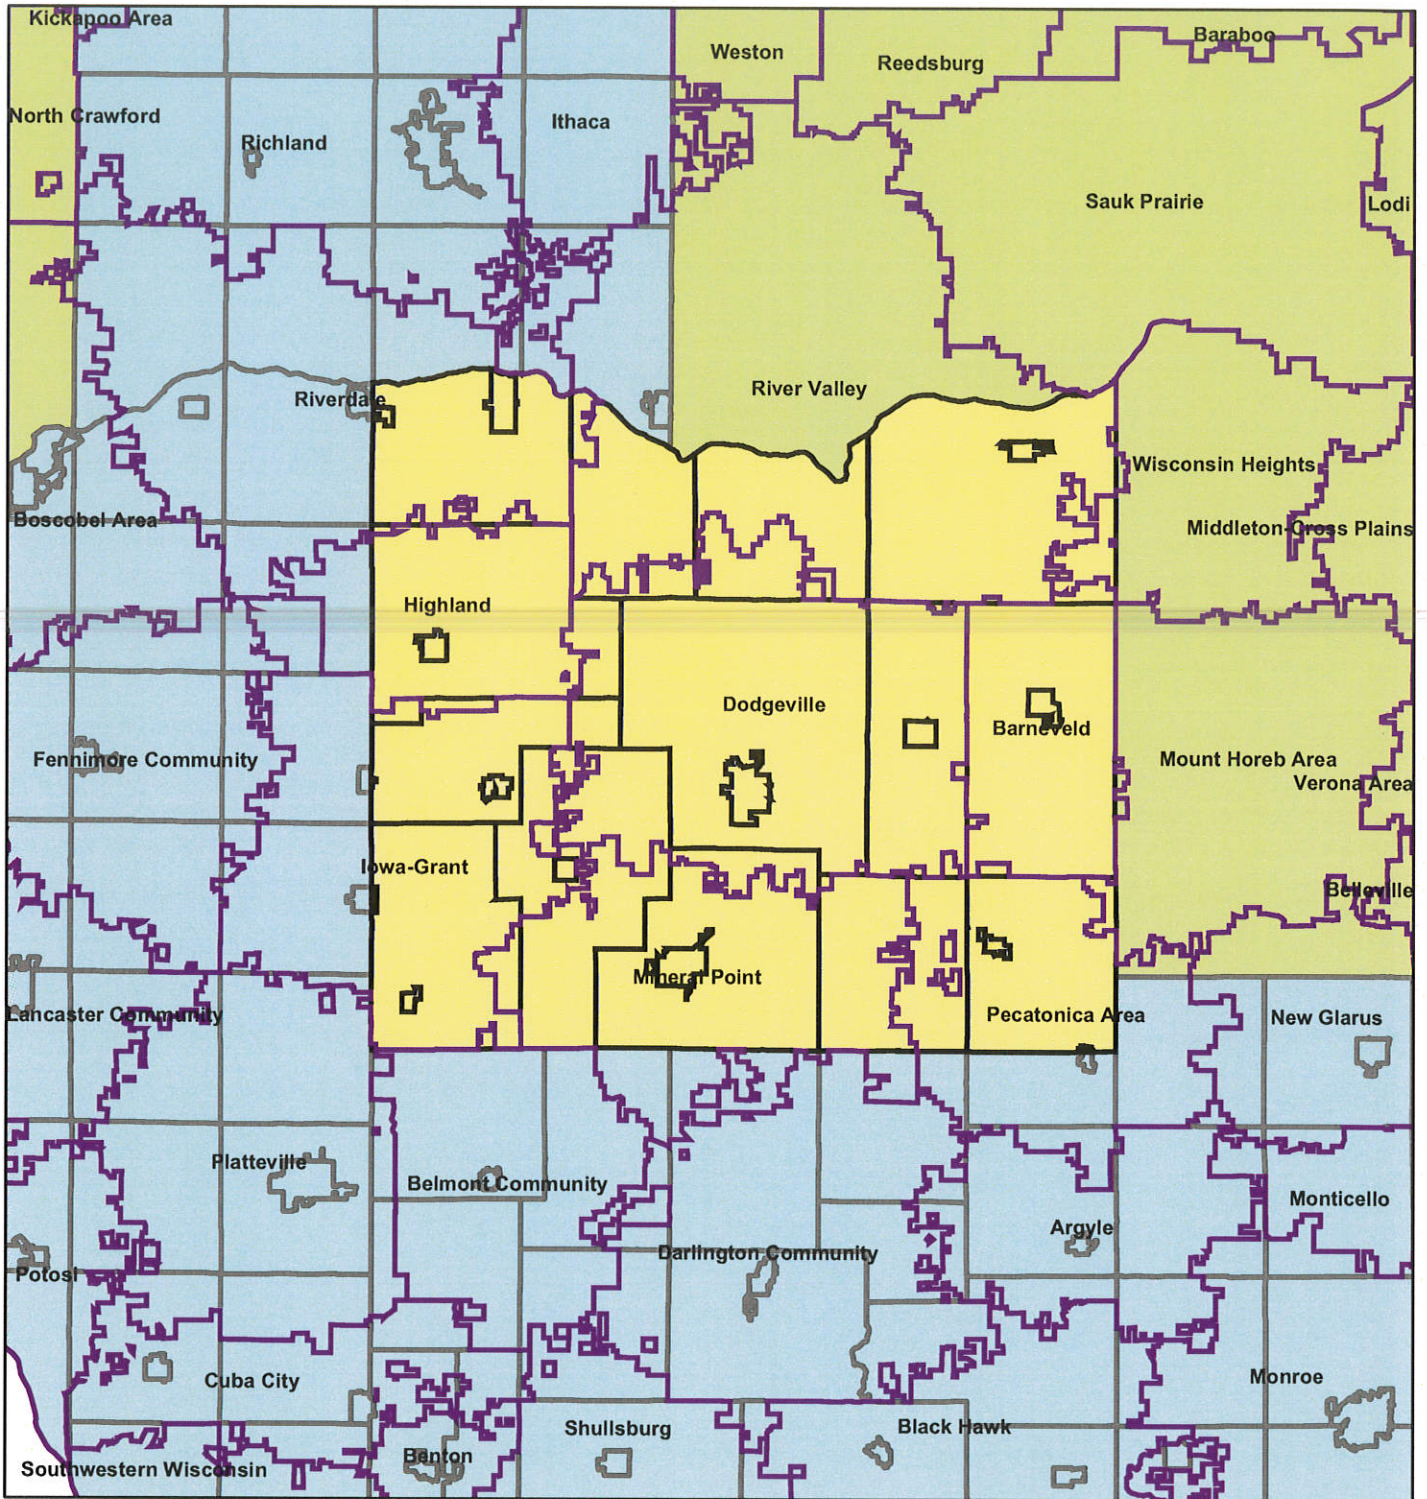

UTILITIES AND FACILITIES

MAP D.1

TOWN OF DODGEVILLE

- IOWA COUNTY, WISCONSIN -

1 inch equals 1.45 miles

SOUTHWESTERN WISCONSIN
REGIONAL PLANNING COMMISSION
719 Pioneer Tower
1 University Plaza
Platteville, WI 53818

This map is neither a legally recorded map nor a technical survey and is not intended to be one. SWWRPC is not responsible for any inaccuracies herein contained.

IOWA COUNTY SCHOOL DISTRICTS

MAP D.2

SOUTHWESTERN WISCONSIN
REGIONAL PLANNING COMMISSION
719 Pioneer Tower
1 University Plaza
Platteville, WI 53818

May 19, 2004

1 inch equals 7.43 miles

This map is neither a legally recorded map nor a technical survey and is not intended to be one. SWWRPC is not responsible for any inaccuracies herein contained.

SOUTHWESTERN WISCONSIN HOSPITALS AND MEDICAL CLINICS

MAP D.3

LEGEND

- HOSPITAL AND CLINIC
- MEDICAL CLINIC ONLY

The large hospitals in the area are located in Dubuque, IA, La Crosse and Madison, WI.