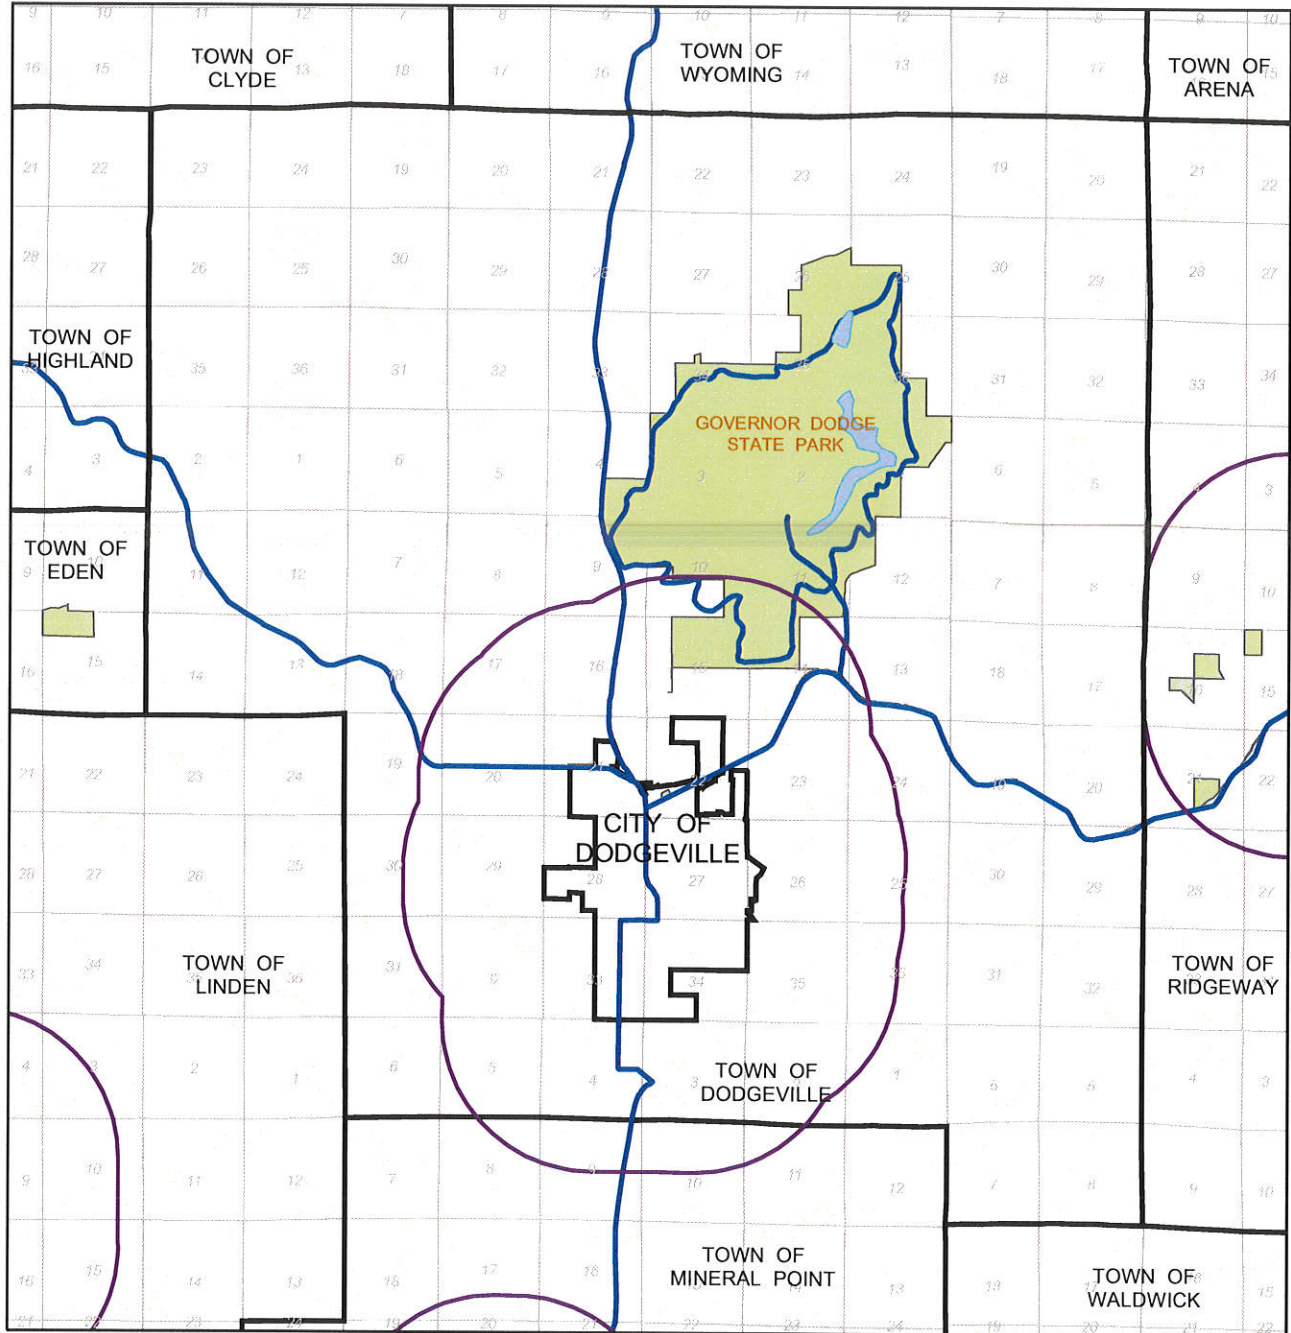

INTERGOVERNMENTAL UNITS

- TOWN OF DODGEVILLE -
 - IOWA COUNTY, WISCONSIN -

MAP G.1

SOUTHWESTERN WISCONSIN
 REGIONAL PLANNING COMMISSION
 719 Pioneer Tower
 1 University Plaza
 Platteville, WI 53818

February 28, 2005

Legend

-  Municipal Boundaries
-  1.5 Mile ETZ Buffer
-  Sections
-  Recreation Trails
-  Parks

1 inch equals 1.84 miles

This map is neither a legally recorded map nor a technical survey and is not intended to be one. SWWRPC is not responsible for any inaccuracies herein contained.